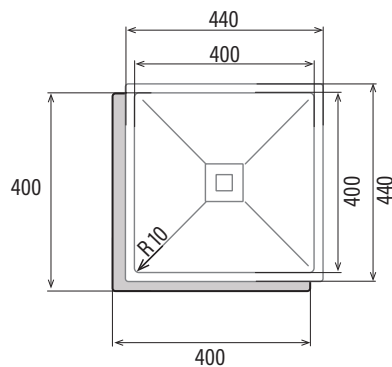

**CB 40-40 P R10**  
Cod. **02624006** EAN **8422248108669**

- ❑ **10mm radius Square bowl**
- ❑ Installation in 50-cm unit
- ❑ Dimensions: 44 x 44 cm
- ❑ Bowl depth 25cm
- ❑ **Noise absorber foam**
- ❑ **Anti condensation coating**
- ❑ Stainless steel AISI 304 18/10
- ❑ Basket valve 3 1/2"
- ❑ **Thickness 1,2mm**
- ❑ **Accessories:**
  - Watertight strip
  - Fastening clamps
  - Overflow pipe
  - Siphon

<b>Code</b>	02624006
<b>EAN</b>	8422248108669
<b>Model</b>	CB 40-40 P R10
<b>DIMENSIONS</b>	
Cutout dimension (length x width) [mm]	400x400
Dimensions (length x width x depth) [mm]	440x440x250
<b>GENERAL FEATURES</b>	
Type of sink	Undermount
Material	Stainless steel 304
Steel thickness [mm]	1,2
Colour	Steel
<b>BOWL AND DRAINING RACK DETAILS</b>	
Bowl quantity	1
Bowl form	Square with inverted pyramid surface
Draining rack	-
Draining rack quantity	-
Draining rack form	-
Draining rack position	-
Tap hole	
<b>ACCESSORIES</b>	
Drainpipe type	Square 3 1/2"
Drainpipe quantity	1
Drainpipe quantity	Yes
Overflow tube	Yes