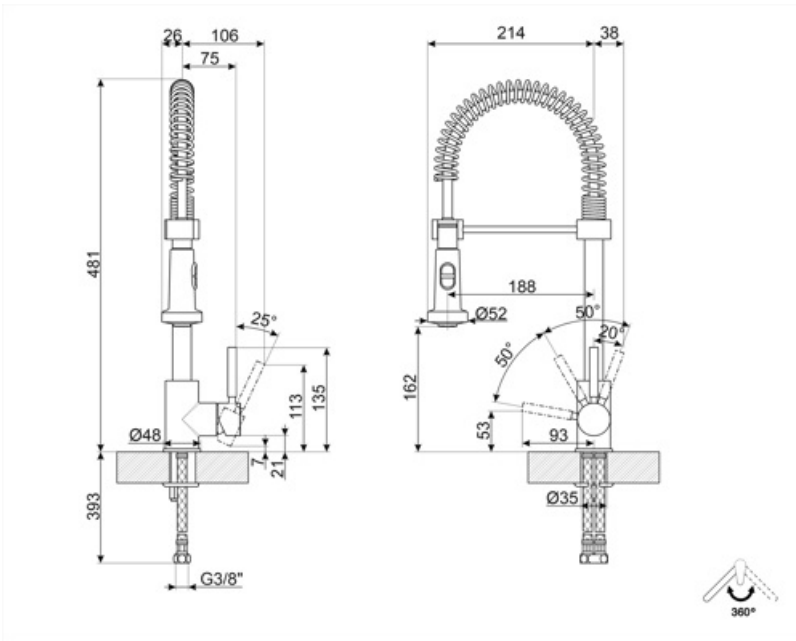

MID9CR

Product family	Taps
Material	Brass
Swivelling spout	Yes
Swivelling spout rotation	360 °

Aesthetics

Aesthetic	Universale	Handshower	Mobile semi-professional
Colour	Chrome	Jet type	Double jets
Spout type	Spring spout	Aerator	Yes
Tap type	Semi-professional single lever	Flexible hoses number	2
Finishing	Glossy		

Technical Features

Flexible hoses lenght	360 mm	Optimal pressure	3 bar
Flexible hoses connection	3/8 "	Water production (l/min)	10,1 l
Maximum pressure	5 bar	Ceramic disc cartridge type	35 Ø
Minimum pressure	0,5 bar	Tap hole diameter	35 mm

Logistic Information

Product height (mm)	480 mm
---------------------	--------

Symbols glossary

Swivel spout rotation 360°

Double jet handshower. It is possible to simply switch between a standard stream mode and a spray mode.

The mobile hand shower of the Semi-Professional taps with high spout allows you to easily reach every point of the sink.