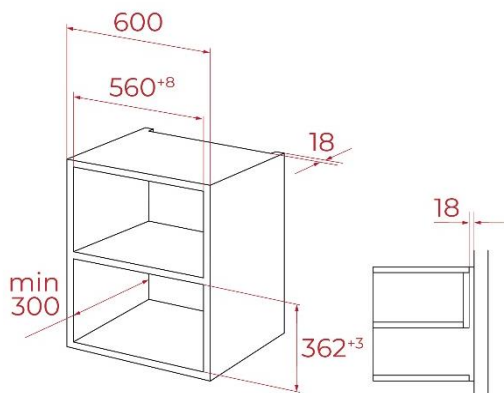

Features

- Built-in microwave with grill
- Electronic control with white display
- Drop down grill, 1000 W
- 5 Microwave Power levels
- 3 cooking functions: microwave, grill, combi
- 8 autocooking menus
- Capacity gross/net: 20,31/20 litres
- 30 seconds and 1 minute button
- Timer 0-95 minutes
- Defrost by time and weight
- Stainless steel cavity
- Safety block
- Security thermostat

External dimensions

↑386 mm →594 mm ↗317 mm

Color	Reference	EAN 13
• BK	112060005	8434778029406

Technical data

• Voltage	230V
• Frequency	50Hz
• Maximum connection rating	1250W
• MWO Power	800W