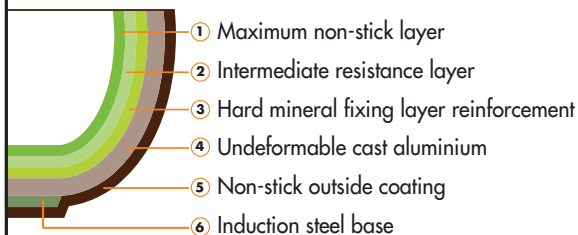

Maximum heat output.

High resistance non-stick coating.

INDUCTION

efficient

BRAdesign

LOW CASSEROLE **EFFICIENT***
ø 20, 24, 28, 30, 32, 36, 40, 45 cm

TALL CASSEROLE **EFFICIENT***
ø 20, 24, 28, 32, 36 cm

CONCAVE CASSEROLE **EFFICIENT***
- ø 24, 28, 32 cm