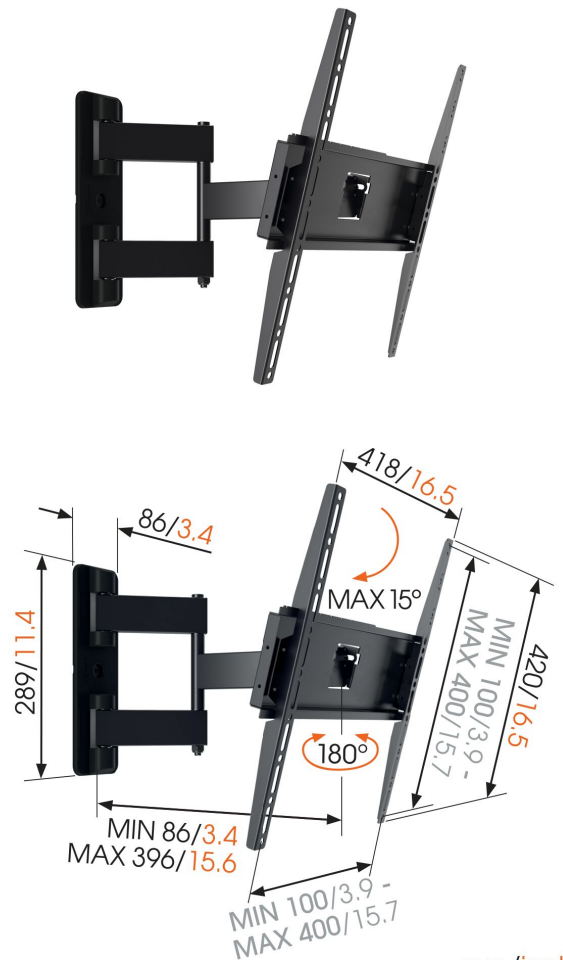

MA3040 Full-Motion TV Wall Mount

Key Benefits

- Watch from anywhere in the room: turn up to 180°
- Tested up to 3 times max. TV weight
- Bolts and fischer® plugs included
- Avoid reflections: tilt up to 15°
- Reliable quality for an affordable price

For TVs from 32 up to 65 inch (165 cm)

Safely mount large TVs from 32 to 65 inches with the MA 3040 wall mount. This sturdy mount is suitable for TVs up to 25 kg. In addition to swivelling, the MA 3040 can also tilt up to 15°.

mm/inch
VESA mounting holes

MA3040 Full-Motion TV Wall Mount

Specifications

Min. screen size (inch)	32
Max. screen size (inch)	65
Min. hole pattern	100mm x 100mm
Max. hole pattern	400mm x 400mm
Min. horizontal hole pattern (mm)	100
Max. horizontal hole pattern (mm)	400
Min. vertical hole pattern (mm)	100
Max. vertical hole pattern (mm)	400
Universal or fixed hole pattern	Universal
Max. height of interface (mm)	420
Max. width of interface (mm)	418
Max. weight load (kg)	25
Max. weight load (Lbs)	55.12
Turn	Full motion (up to 180°)
Number of pivot points	3
Tilt	Tilt up to 15°
Service position	No
Spirit level included	No
Height	420
Width	418
Depth	86
Article number (SKU)	8573040
EAN single box	8712285337109
Colour	Black
Certifications	TÜV
TÜV certified	Yes
Guarantee	2 years